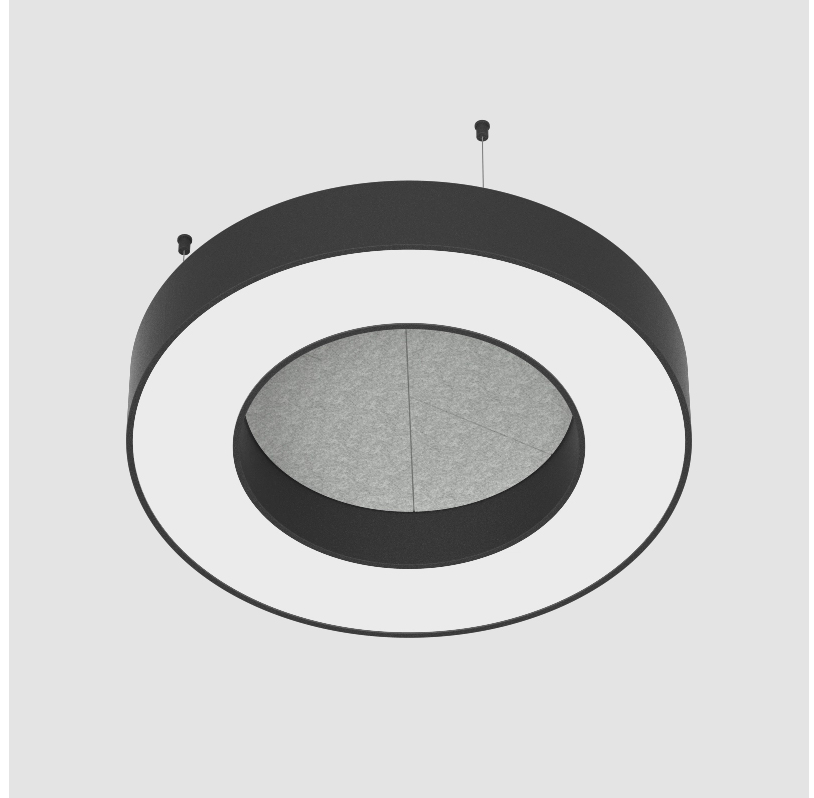

GENERAL

Series: Glorious Acoustic
Brand: Prolicht
Division: Architectural
Mounting Type: Suspension
Mounting Location: Ceiling
Subcategory: Acoustic

PHYSICAL

Shape: Round
Diameter (mm): 750
Diameter (in): 29 1/2
Width (mm): 120
Width (in): 4 3/4
Light Distribution: Direct
Diffuser: PMMA - Opal / Micro-Prism
Fixture Finish: SSR / BKV / CWI / CRY / HAB / UFT / ITA / RUA / FTG / MYG / LOD / PUS / FRO / FUP / KIA / POP / BLS / SPG / MEY / GOH / GUM / CHC / COM / ABZ / JAG / OBR / MOS / ROR
Accent Finish: ANC / ASH / BNA / BTC / BZE / CEL / EGG / EVG / FOG / FOS / FST / FUA / IRI / IRO / KHA / LIC / LIM / MER / MSN / MUS / ONX / PEA / PLU / POL / PPY / RAY / ROY / RST / STE / SWD / TAN / TAU
Fixture Material: Aluminum
Cable Details: 2 000mm / 78 3/4" or 6 000mm / 236 1/4" Transparent Cable

ELECTRICAL

Lamp Type: LED (Zhaga Standard)
Input Wattage (W): 29.4
Total Output Wattage (W): 26.3
Dimming: Tri-Mode (Non-Dimming and Phase Dimming (120Vac only) and 0-10V Dimming)
Driver Included: Yes
Driver Location: Integrated
Driver Type: Constant Current - Universal
Driver Class: Class 2
Input Voltage (V): 120 - 277

LED

Color Temperature (°K): 2700 / 3000 / 3500 / 4000
Max. Delivered Lumen (lm): 2489 / 2577 / 3025 / 2620
Nominal Lumen (lm): 3830 / 3964 / 4655 / 4030
CRI: >90 CRI
Lamp Life (hrs): 50000

OPTICAL

RATINGS AND CERTIFICATIONS

Certified By: CSA Certified to UL and CSA Standards
IP rating: IP20